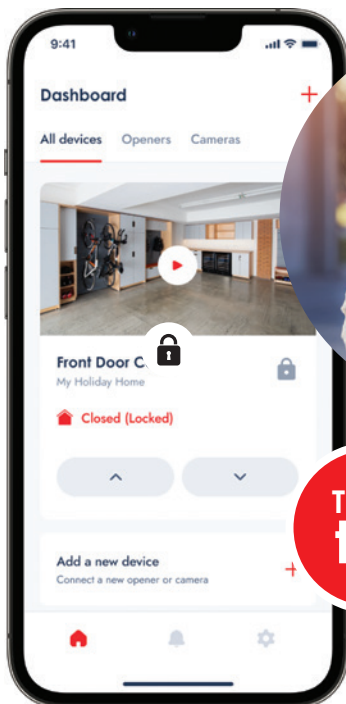

MACADAMIA NUTWOOD*

GOLDEN OAK*

HICKORY NUTWOOD*

*A surcharge applies to these colours.

Step 4: Select your automation

Australians have trusted B&D's garage door automation products for decades. Our latest B&D Power Drive builds on our rich heritage by combining smooth and reliable operation with a range of features that help protect your family and belongings.

All opener options include:
2 x Premium Remote Controls
and Wall Mount Remote Control.

Smart Phone Control Kit

**TECH
tip**

Have you ever left the house in the morning and thought, **“Did I remember to close the garage door?”**. The kit allows you to monitor and control your garage door while you are at work or even on holidays from your compatible smart phone*.