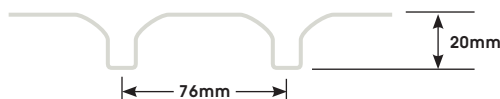

Traditional Profile:

Qualify for B&D's market leading 10-year Total Confidence Warranty when you purchase a genuine B&D automatic opener. Visit bnd.com.au for more details