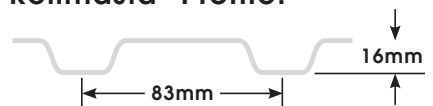

Rollmasta® Profile:

When coupled with a genuine B&D® Controll-A-Door® opener and registered online your B&D® Roller Door is eligible for our 10 Year Total Confidence Warranty (Standard Roll-A-Door® and Rollmasta® warranties are 7 and 3 years respectively - visit www.bnd.com.au for full details).