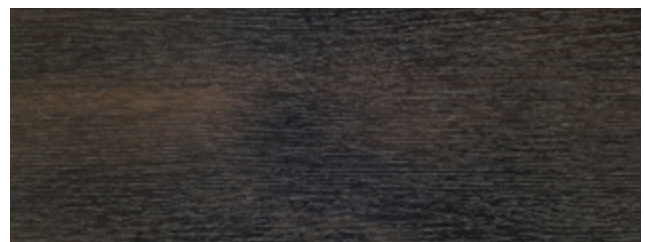

## Step 2. Select your TimbaLook colour

Kuranda Bark

Huon Birch

Gibb River Red

Atherton Blackwood

Images above have been reproduced to represent actual colours as accurately as possible. However, we recommend checking your chosen colour against an actual sample of the product before purchasing, as varying light conditions and limitations of the printing process may affect colour tones. Centurion Garage Doors logo and the word Centurion are registered trademarks of Centurion Garage Doors Pty Ltd.